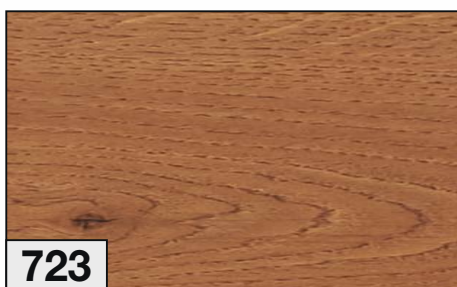

LAVORAZIONI / WORKINGS

PIALLATO LARGO + VERNICIATO **NATURALE** / HANDSCRAPED AND **NATURAL** LACQUERED

PIALLATO LARGO + VERNICIATO **A CAMPIONE** / HANDSCRAPED AND LACQUERED **BY SAMPLE**