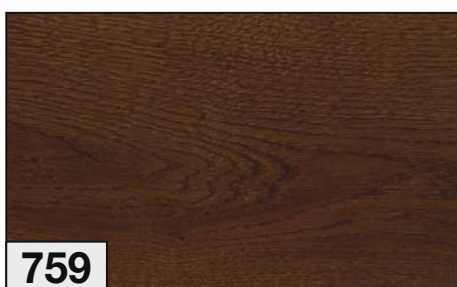

LAVORAZIONI / WORKINGS

PIALLATO LARGO + VERNICIATO **NATURALE** / HANDSCRAPED AND **NATURAL** LACQUERED

PIALLATO LARGO + VERNICIATO **A CAMPIONE** / HANDSCRAPED AND LACQUERED **BY SAMPLE**