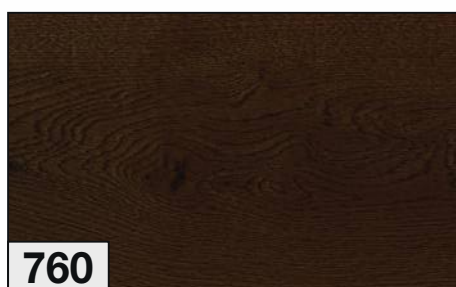

LAVORAZIONI / WORKINGS

PIALLATO LARGO + VERNICIATO **NATURALE** / HANDSCRAPED AND **NATURAL** LACQUERED

PIALLATO LARGO + VERNICIATO **A CAMPIONE** / HANDSCRAPED AND LACQUERED **BY SAMPLE**