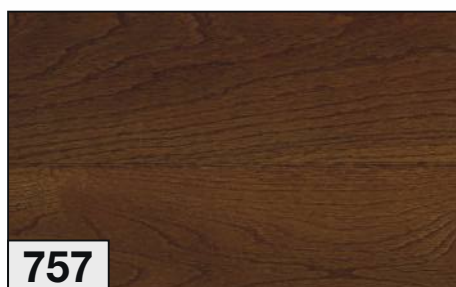

LAVORAZIONI / WORKINGS

PIALLATO LARGO + VERNICIATO **NATURALE** / HANDSCRAPED AND **NATURAL** LACQUERED

PIALLATO LARGO + VERNICIATO **A CAMPIONE** / HANDSCRAPED AND LACQUERED **BY SAMPLE**