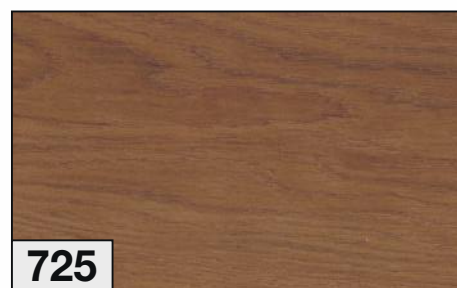

LAVORAZIONI / WORKINGS

PIALLATO LARGO + VERNICIATO **NATURALE** / HANDSCRAPED AND **NATURAL** LACQUERED

PIALLATO LARGO + VERNICIATO **A CAMPIONE** / HANDSCRAPED AND LACQUERED **BY SAMPLE**